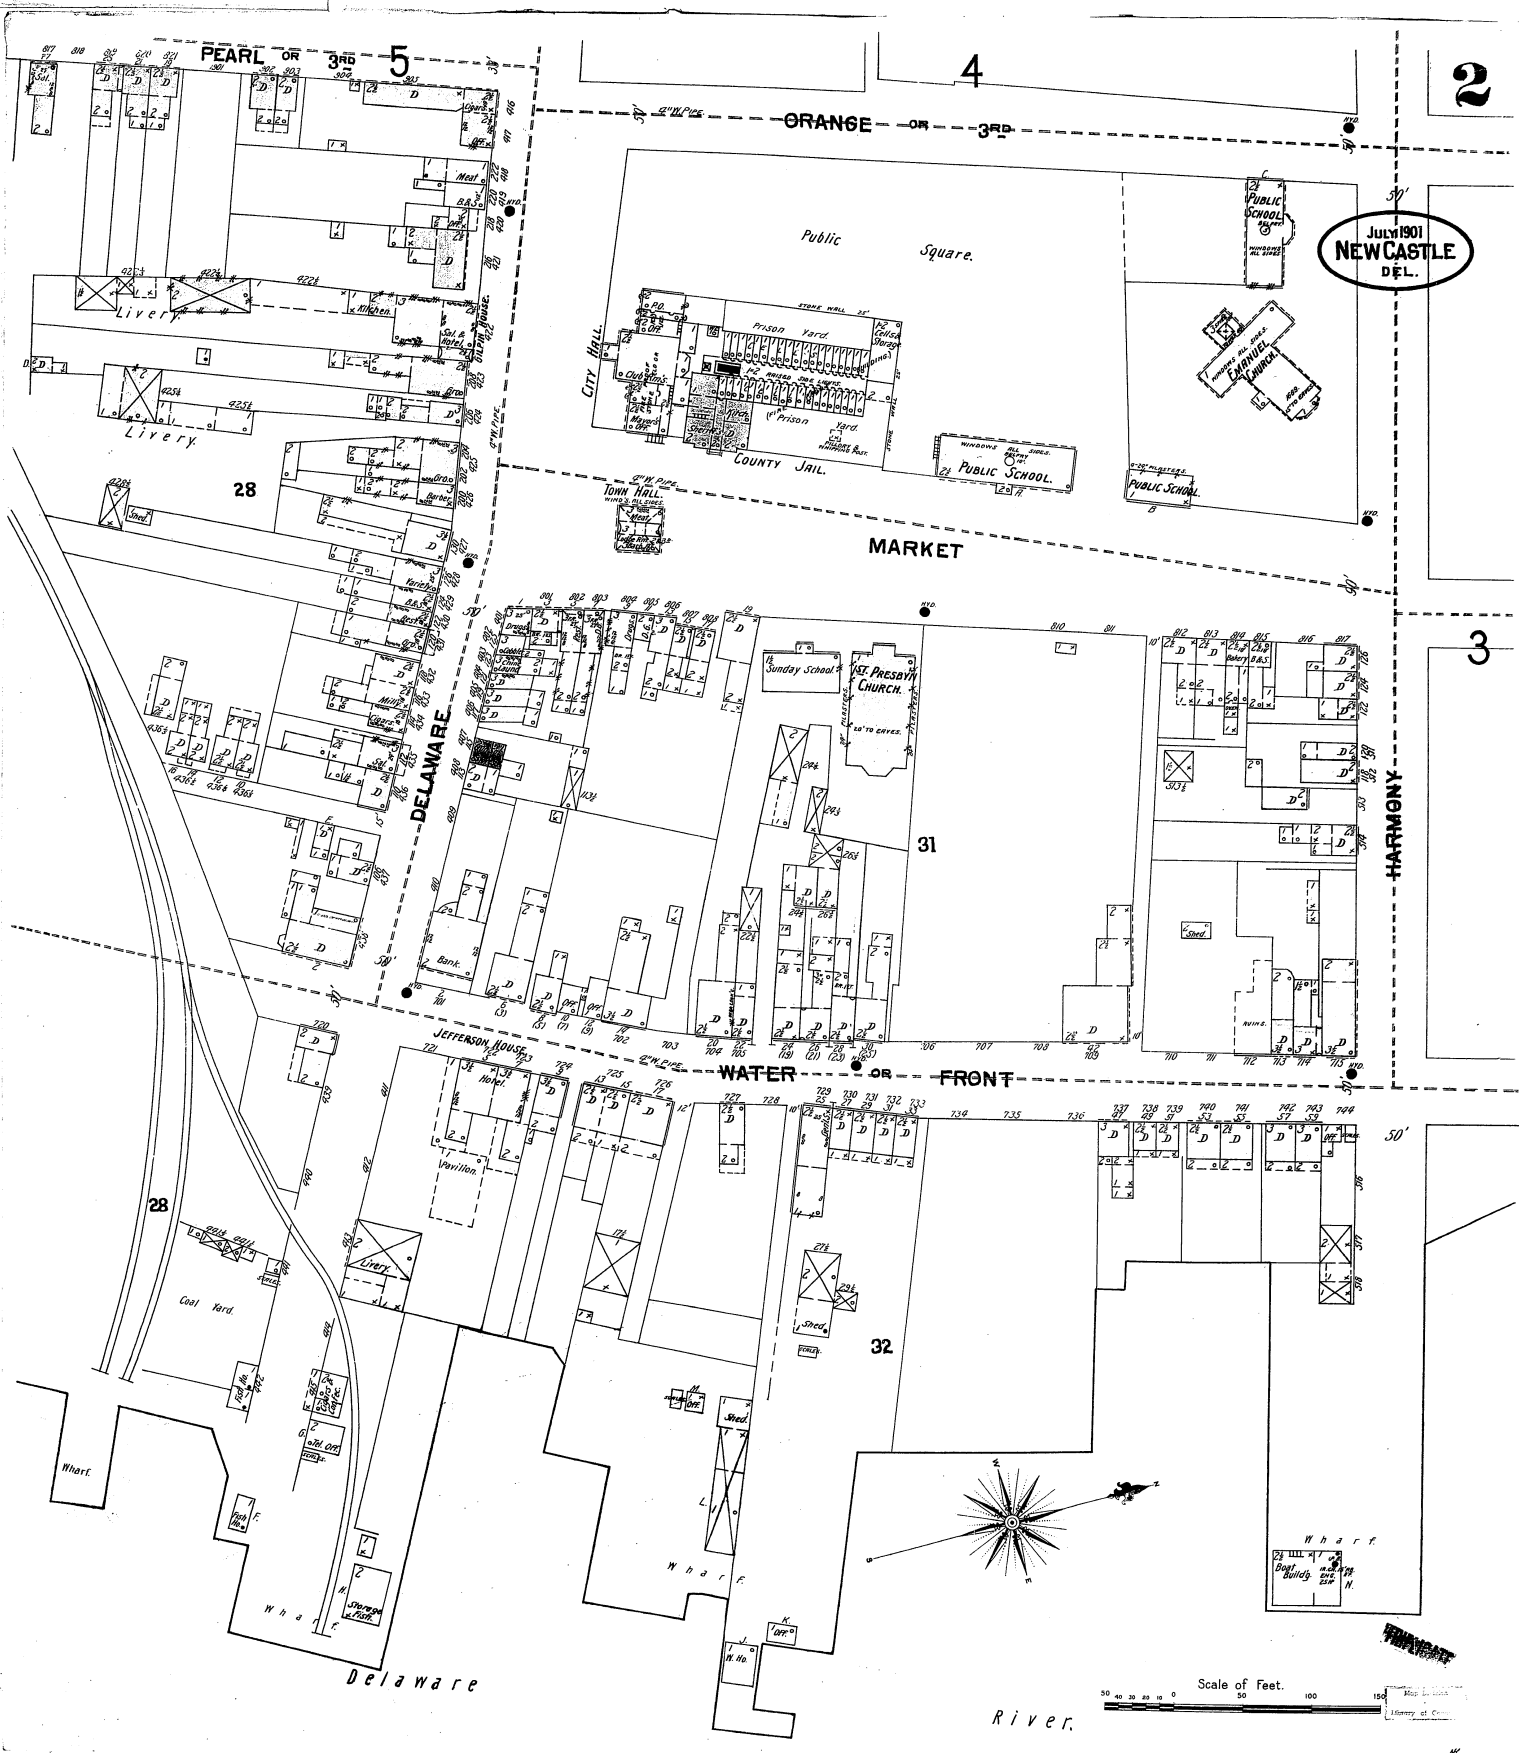

JULY 1901  
NEWCASTLE  
DEL.

Scale of Feet.  
0 50 100 150

River.

Delaware